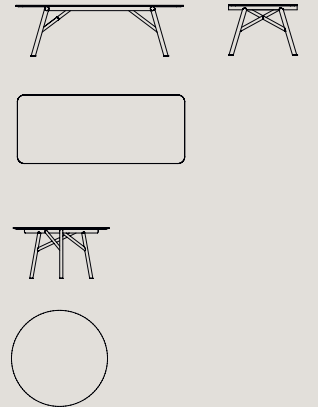

EN Perfectly balanced between the geometric concept and structural stability, the table Maestro affirms itself as the synthesis of those forces and achieves its style from this comparison and encounter. The segment becomes the main design feature, while, overall, it traces out a design that recalls the cross beams of architectural trusses. The structure is available in solid wood and painted metal, while the table top options are smoked transparent glass and cement.

Maestro by Emilio Nanni

Tavolo rettangolare

L 244 - 304 cm
P 100 cm
H 74 cm

Tavolo rotondo

Ø 140 - 160 cm
H 74 cm

Rectangular table

L 96.02" - 119.68"
P 39.37"
H 29.13"

Round table

Ø 55.12" - 62.99"
H 29.13"

Finiture tavolo rettangolare / Finishes for rectangular table

Struttura

Laccato opaco, Finiture metallo opaco o lucido

Structure

Matt lacquer, Matt or glossy metal finishes

Piano

Cemento, Vetro Trasparente (Piombo, Argento),
Marmo opaco o lucido