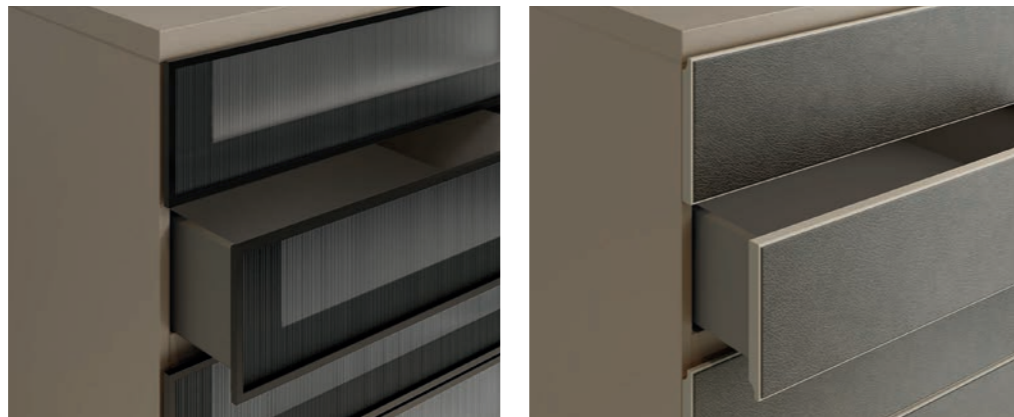

- 3 — Miro frontale vetro con cornice metallo / Miro glass front with metal frame
- 4 — Pelle sintetica / Synthetic leather